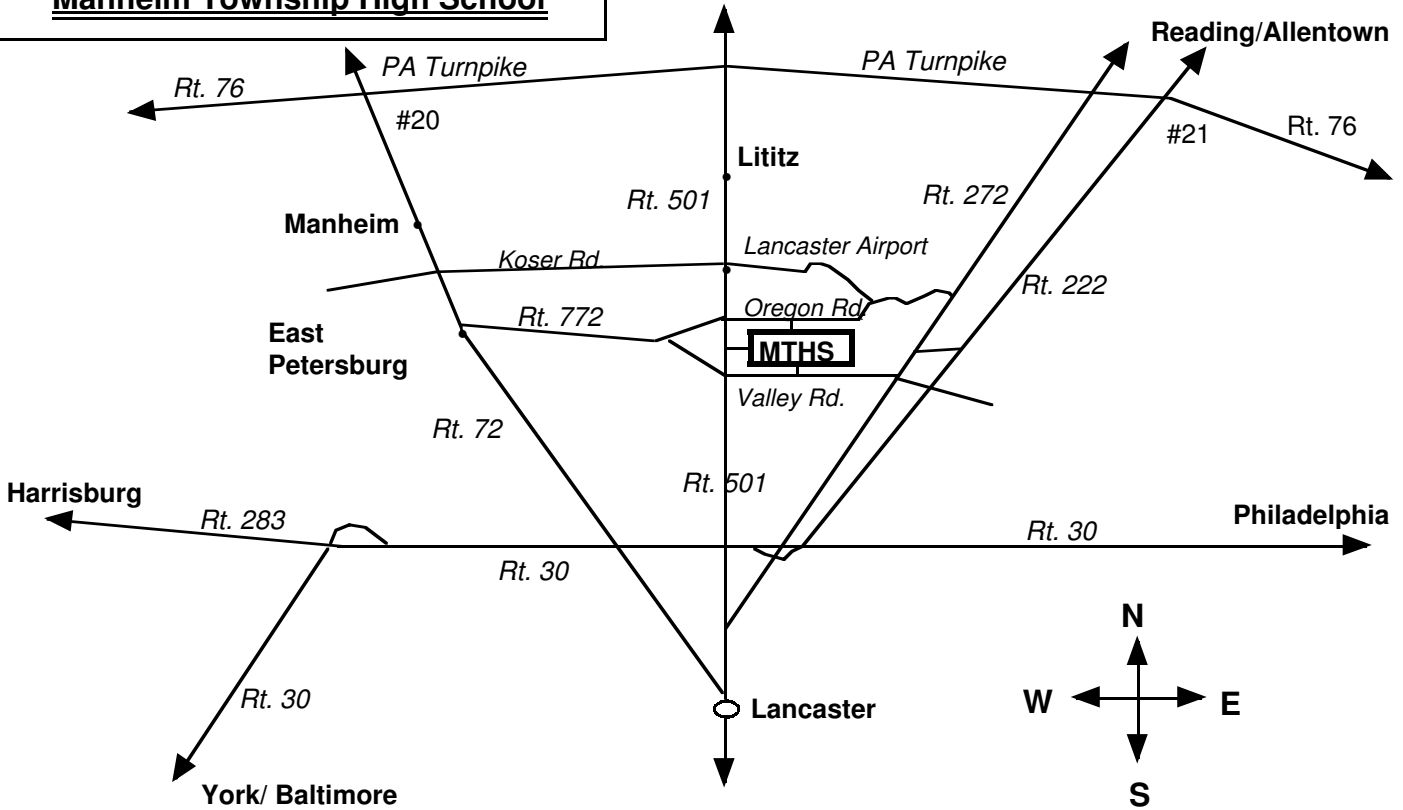

Directions to
Manheim Township High School

From: Scranton (130 miles); Wilkes Barre (124 miles)

- Rt. 81 South to Exit #32;
- Rt. 125 South to Rt. 501 South;
- Rt. 501 South to school * **(see inset)**

Allentown (72 miles); Bethlehem (81 miles); Reading (34 miles)

- Rt. 222 South to Rt. 30 West;
- Rt. 30 West to Rt. 501 North;
- Rt. 501 North to school * **(see inset)**

Philadelphia (71 miles)

- Rt. 76 West to Exit #21;
- Rt. 222 South to Rt. 30 West;
- Rt. 30 West to Rt. 501 North;
- Rt. 501 North to school * **(see inset)**

York (27 miles)

- Rt. 30 East to Rt. 501 North;
- Rt. 501 North to school * **(see inset)**

Harrisburg (40 miles)

- Rt. 283 East to Rt. 30 East;
- Rt. 30 East to Rt. 501 North;
- Rt. 501 North to school * **(see inset)**

OR

- Rt. 76 East to Exit #20;
- Rt. 72 South to Rt. 772 East;
- Rt. 772 East to Rt. 501 South;
- Rt. 501 South to school * **(see inset)**

Directions to
Manheim Township High School

**** School Rd. entrance is approx. 150 yds. north of the Valley Rd. intersection with Rt. 501/Lititz Pike (landmark: Turkey Hill Minit Market), and just south of the Oregon Road/Rt. 772 intersection, which is south of Lancaster Airport)***